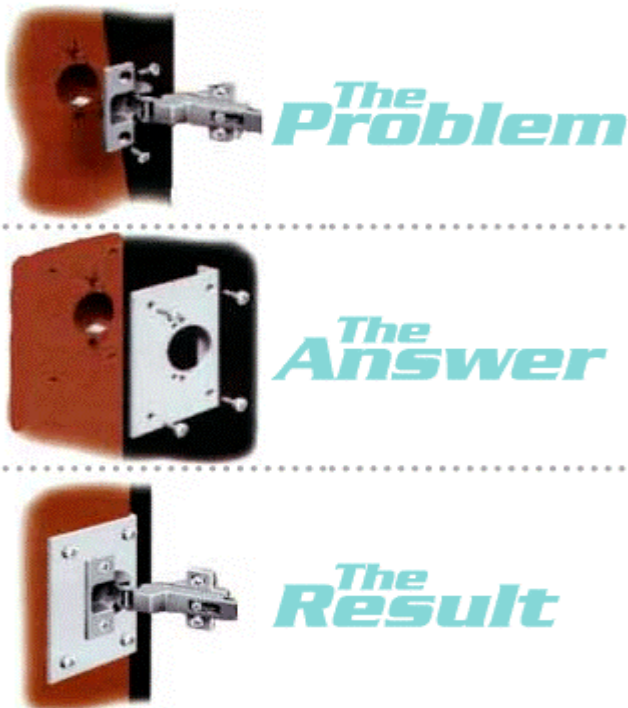

Kitchen Door Repair Kit

The Kitchen door repair kit fits neatly to the door saving :-

A replacement kitchen door.

Having to match a kitchen door, which has been discontinued.

Refitting the kitchen door hinge.

No need to move the kitchen door hinge.

No need to move the kitchen carcass hinges to match kitchen door hinges.

The kitchen door repair kit is in stock at £7.98 per pair. We will not be beaten on price as a certain company has copied our products.

PRICE

£7.98 Massive discounts for bulk orders

To Buy Call

01942 715678

JML Hardware Ltd,

PO BOX 109, Wigan, Lancashire, WN4 9FY

Tel: 01942 715678,

Fax: 01942 715679

www.jmlhardware.com