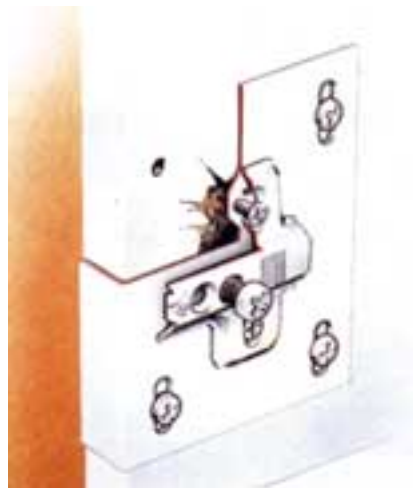

Dri-Plate Replacement kitchen Cupboard Door Hinge

ELIMINATE COSTLY REPAIRS!

ELIMINATE COSTLY CARCASS REPLACEMENTS!

Adjustable hinge support brackets neatly and securely cover the damaged carcass area enabling doors to be easily re-hung. Manufactured in white powder coated steel, and supplied in pairs, complete with fixings.

Carcass brackets also available for 'lift-off' type.

We will not be beaten on like for like price as a particular company has copied our product

PRICE

Concealed

£8.98

a pair

Lift-Off

£9.98

a pair

Massive discounts for bulk orders
Call for more details.

To Buy Call
01942 715678

JML Hardware Ltd,
Dri-Sil House, PO BOX 109
Wigan, Lancashire, WN4 9FY,
Tel: 01942 715678,
Fax: 01942 715679
www.jmlhardware.co.uk